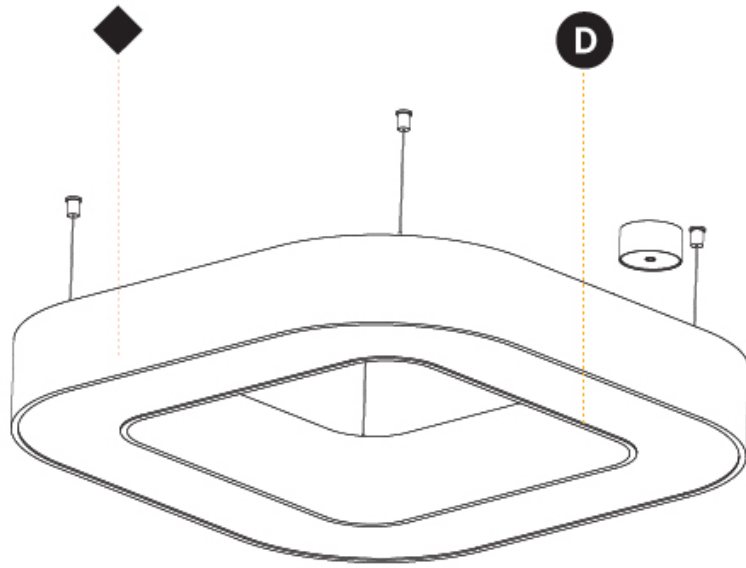

GLORIOUS QUANTUM SUSPENSION

A30566-

PROJECT _____

TYPE _____

SPECIFIER _____

QUANTITY _____

DATE _____