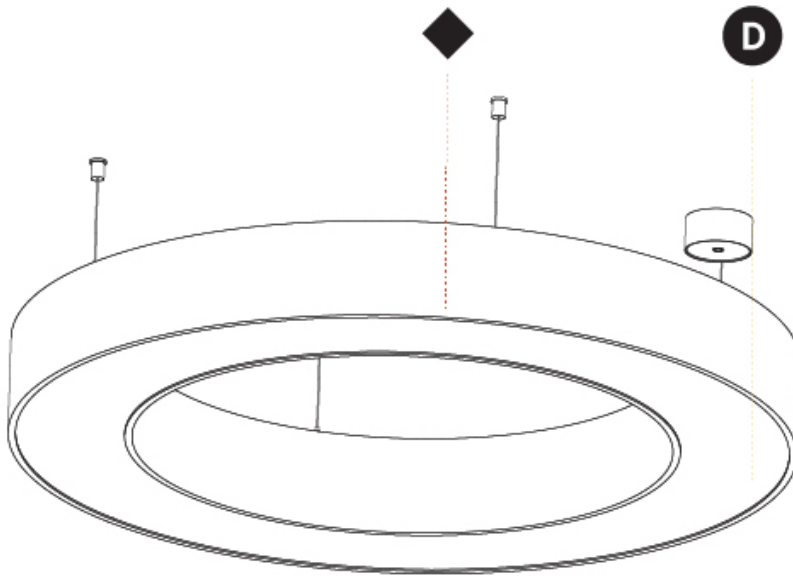

A30303-

PROJECT _____

TYPE _____

SPECIFIER _____

QUANTITY _____

DATE _____