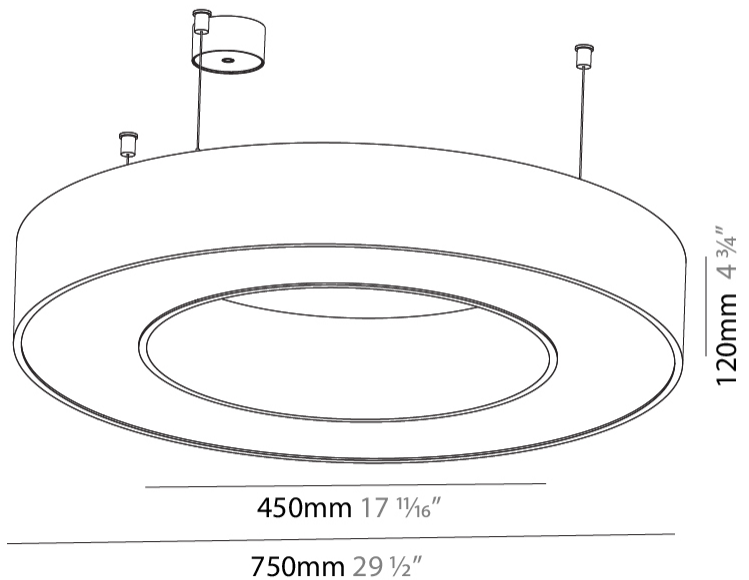

GENERAL

Series: Glorious
Subseries: Glorious
Brand: Prolicht
Division: Architectural
Mounting Type: Suspension
Mounting Location: Ceiling
Subcategory: Ambient

PHYSICAL

Shape: Round
Diameter (mm): 750
Diameter (in): 29 1/2
Height (mm): 120
Height (in): 4 3/4
Max. Overall Height (mm): 2120
Max. Overall Height (in): 83 7/16
Light Distribution: Direct / Indirect
Weight (kg): 7.675
Weight (lbs): 16.9
Diffuser: PMMA - Opal or Micro-Prism
Fixture Finish: SSR / BKV / CWI / CRY / HAB / LAG / UFT / ITA / RUA / RUR / MIC / FTG / MYG / TWT / LOD / PUS / FRO / FUP / KIA / POP / BLS / SPG / MEY / GOH / GUM / CHC / COM / ABZ / JAG / OBR / MOS / ROR
Fixture Material: Aluminum

ELECTRICAL

Lamp Type: LED (Zhaga Standard)
Input Wattage (W): 45
Total Output Wattage (W): 40 / 32 (3500K)
Dimming: Non-Dimming / Phase Dimming (120Vac only) / 0-10V Dimming
Driver Included: Yes
Driver Location: Integrated
Driver Type: Constant Current
Driver Class: Class 2
Input Voltage (V): 120 - 277
Constant Current (MA): 350 / 600/400 (3500K)

LED

Color Temperature (°K): 3000 / 3500 / 4000
Max. Delivered Lumen (lm): 2770 / 2862 / 2920 Direct / 1380 / 1440 / 1470 Indirect
CRI: >80 CRI
Efficiency (%): 71
Lamp Life (hrs): 50000

OPTICAL

RATINGS AND CERTIFICATIONS

Certified By: Certified for North American Standards
IP rating: IP20