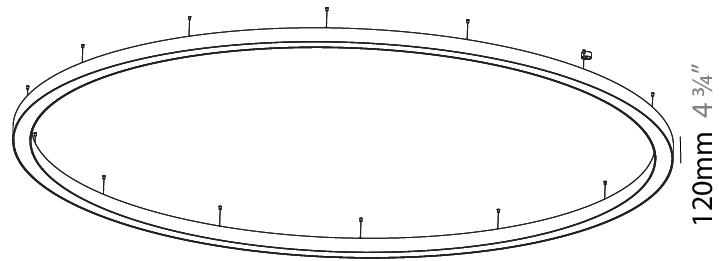

GENERAL

Series: Glorious
Subseries: Glorious
Brand: Prolicht
Division: Architectural
Mounting Type: Suspension
Mounting Location: Ceiling
Subcategory: Ambient

PHYSICAL

Shape: Round
Diameter (mm): 5400
Diameter (in): 212 ⁵/₈
Height (mm): 120
Height (in): 4 ³/₄
Max. Overall Height (mm): 2120
Max. Overall Height (in): 83 ⁷/₁₆
Light Distribution: Direct / Indirect
Weight (kg): 71.452
Weight (lbs): 157.19
Diffuser: PMMA - Opal or Micro-Prism
Fixture Finish: [SSR / BKV / CWI / CRY / HAB / LAG / UFT / ITA / RUA / RUR / MIC / FTG / MYG / TWT / LOD / PUS / FRO / FUP / KIA / POP / BLS / SPG / MEY / GOH / GUM / CHC / COM / ABZ / JAG / OBR / MOS / ROR](#)
Fixture Material: Aluminum

ELECTRICAL

Lamp Type: LED (Zhaga Standard)
Input Wattage (W): 405
Total Output Wattage (W): 324 / 259.2 (3500K)
Dimming: [Non-Dimming / Phase Dimming (120Vac only) / 0-10V Dimming](#)
Driver Included: Yes
Driver Location: Integrated
Driver Type: Constant Current - 120 / 277Vac
Driver Class: Class 2
Input Voltage (V): 120 - 277
Constant Current (MA): 350 / 800/500 (3500K)

LED

[Color Temperature (°K): 3000 / 3500 / 4000](#)
Max. Delivered Lumen (lm): 25840 / 26754 / 27300 Direct / 19620 / 2031 / 20720 Indirect
CRI: >80 CRI
Efficiency (%): 70
Lamp Life (hrs): 50000

OPTICAL

RATINGS AND CERTIFICATIONS

Certified By: Certified for North American Standards
IP rating: IP20