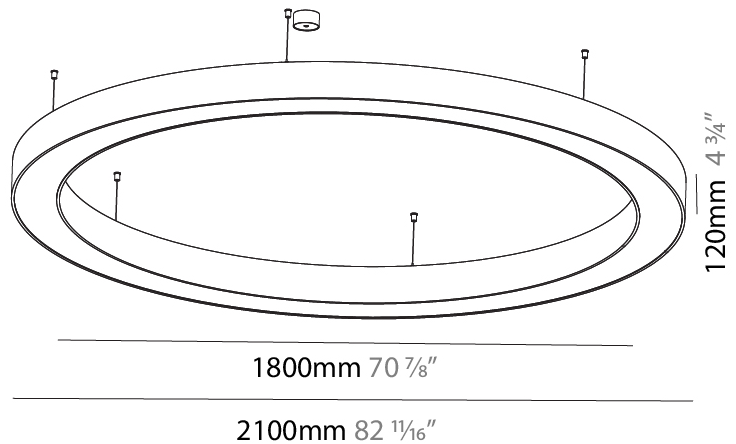

GENERAL

Series: Glorious
Subseries: Glorious
Brand: Prolicht
Division: Architectural
Mounting Type: Suspension
Mounting Location: Ceiling
Subcategory: Ambient

PHYSICAL

Shape: Round
Diameter (mm): 2100
Diameter (in): 82 11/16
Height (mm): 120
Height (in): 4 3/4
Max. Overall Height (mm): 2120
Max. Overall Height (in): 83 7/16
Light Distribution: Direct / Indirect
Weight (kg): 26.817
Weight (lbs): 59.12
Diffuser: PMMA - Opal
Fixture Finish: SSR / BKV / CWI / CRY / HAB / LAG / UFT / ITA / RUA / RUR / MIC / FTG / MYG / TWT / LOD / PUS / FRO / FUP / KIA / POP / BLS / SPG / MEY / GOH / GUM / CHC / COM / ABZ / JAG / OBR / MOS / ROR
Fixture Material: Aluminum

ELECTRICAL

Lamp Type: LED (Zhaga Standard)
Input Wattage (W): 165
Total Output Wattage (W): 132 / 105.6 (3500K)
Dimming: Non-Dimming / Phase Dimming (120Vac only) / 0-10V Dimming
Driver Included: Yes
Driver Location: Integrated
Driver Type: Constant Current - 120 / 277Vac
Driver Class: Class 2
Input Voltage (V): 120 - 277
Constant Current (MA): 350 / 700/600 (3500K)

LED

Color Temperature (°K): 3000 / 3500 / 4000
Max. Delivered Lumen (lm): 9690 / 10035 / 10240 Direct / 7670 / 7938 / 8100 Indirect
CRI: >80 CRI
Efficiency (%): 70
Lamp Life (hrs): 50000

OPTICAL

RATINGS AND CERTIFICATIONS

Certified By: Certified for North American Standards
IP rating: IP20

PROJECT
TYPE
SPECIFIER
QUANTITY
DATE