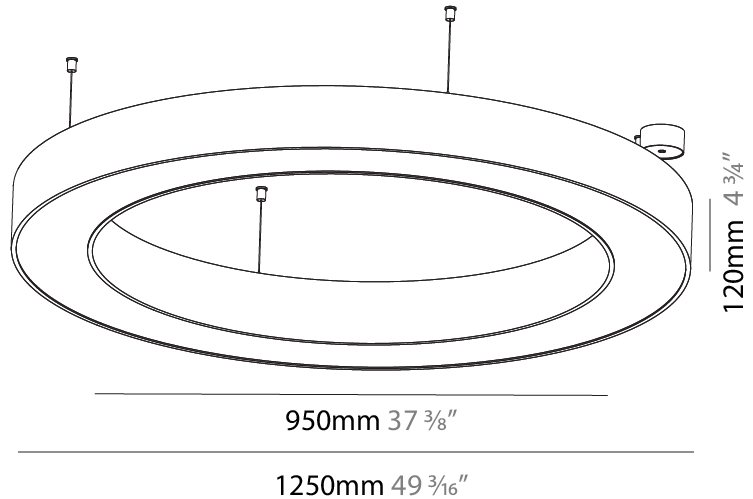

GENERAL

Series: Glorious
Subseries: Glorious
Brand: Prolicht
Division: Architectural
Mounting Type: Suspension
Mounting Location: Ceiling
Subcategory: Ambient

PHYSICAL

Shape: Round
Diameter (mm): 1250
Diameter (in): 49 3/16
Height (mm): 120
Height (in): 4 3/4
Max. Overall Height (mm): 2120
Max. Overall Height (in): 83 7/16
Light Distribution: Direct / Indirect
Weight (kg): 13.475
Weight (lbs): 29.70
Diffuser: [PMMA - Opal or Micro-Prism](#)
Fixture Finish: [SSR / BKV / CWI / CRY / HAB / LAG / UFT / ITA / RUA / RUR / MIC / FTG / MYG / TWT / LOD / PUS / FRO / FUP / KIA / POP / BLS / SPG / MEY / GOH / GUM / CHC / COM / ABZ / JAG / OBR / MOS / ROR](#)
Fixture Material: Aluminum

ELECTRICAL

Lamp Type: LED (Zhaga Standard)
Input Wattage (W): 90
Total Output Wattage (W): 72 / 57.6 (3500K)
Dimming: [Non-Dimming / Phase Dimming (120Vac only) / 0-10V Dimming](#)
Driver Included: Yes
Driver Location: Integrated
Driver Type: Constant Current
Driver Class: Class 2
Input Voltage (V): 120 - 277
Constant Current (MA): 350 / 1200/600 (3500K)

LED

[Color Temperature (°K): 3000 / 3500 / 4000](#)
Max. Delivered Lumen (lm): 5540 / 5733 / 5850 Direct / 3830 / 3969 / 4050 Indirect
CRI: >80 CRI
Efficiency (%): 68
Lamp Life (hrs): 50000

OPTICAL

RATINGS AND CERTIFICATIONS

Certified By: Certified for North American Standards
IP rating: IP20