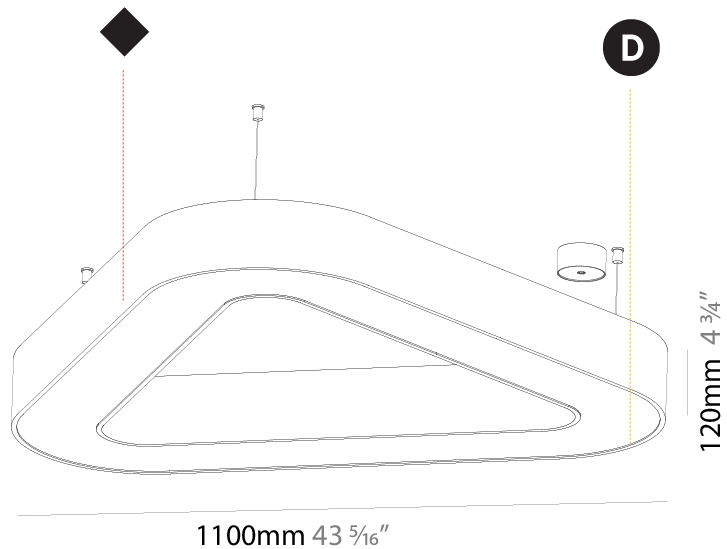

GENERAL

Series: Glorious
Subseries: Glorious Victory
Brand: Prolicht
Division: Architectural
Mounting Type: Suspension
Mounting Location: Ceiling
Subcategory: Ambient

PHYSICAL

Shape: Abstract
Length (mm): 1100
Length (in): 43 ⁵/₁₆
Width (mm): 1100
Width (in): 43 ⁵/₁₆
Height (mm): 120
Height (in): 4 ³/₄
Max. Overall Height (mm): 2120
Max. Overall Height (in): 83 ⁷/₁₆
Light Distribution: Direct / Indirect
Weight (kg): 10.819
Weight (lbs): 23.851
Diffuser: PMMA - Opal or Micro-Prism
Fixture Finish: SSR / BKV / CWI / CRY / HAB / LAG / UFT / ITA / RUA / RUR / MIC / FTG / MYG / TWT / LOD / PUS / FRO / FUP / KIA / POP / BLS / SPG / MEY / GOH / GUM / CHC / COM / ABZ / JAG / OBR / MOS / ROR
Fixture Material: Aluminum

ELECTRICAL

Lamp Type: LED (Zhaga Standard)
Input Wattage (W): 70
Total Output Wattage (W): 60 / 48 (3500K)
Dimming: Non-Dimming / Phase Dimming (120Vac only) / 0-10V Dimming
Driver Included: Yes
Driver Location: Integrated
Driver Type: Constant Current - 120 / 277Vac
Driver Class: Class 2
Input Voltage (V): 120 - 277
Constant Current (MA): 350 / 900/600 (3500K)

LED

Color Temperature (°K): 3000 / 3500 / 4000
Max. Delivered Lumen (lm): 4150 / 4302 / 4390 Direct / 3660 / 3783 / 3860 Indirect
CRI: >80 CRI
Efficiency (%): 70.9
Lamp Life (hrs): 50000

OPTICAL

RATINGS AND CERTIFICATIONS

Certified By: Certified for North American Standards
IP rating: IP20