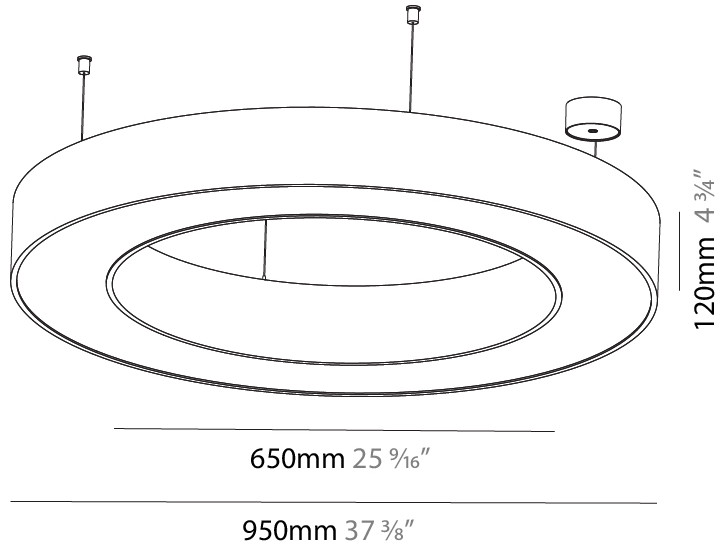

GENERAL

Series: Glorious
Subseries: Glorious
Brand: Prolight
Division: Architectural
Mounting Type: Suspension
Mounting Location: Ceiling
Subcategory: Ambient

PHYSICAL

Shape: Round
Diameter (mm): 950
Diameter (in): 37 ³/₈
Height (mm): 120
Height (in): 4 ³/₄
Max. Overall Height (mm): 2120
Max. Overall Height (in): 83 ⁷/₁₆
Light Distribution: Direct / Indirect
Weight (kg): 10.395
Weight (lbs): 22.92
Diffuser: [PMMA - Opal or Micro-Prism](#)
Fixture Finish: [SSR / BKV / CWI / CRY / HAB / LAG / UFT / ITA / RUA / RUR / MIC / FTG / MYG / TWT / LOD / PUS / FRO / FUP / KIA / POP / BLS / SPG / MEY / GOH / GUM / CHC / COM / ABZ / JAG / OBR / MOS / ROR](#)
Fixture Material: Aluminum

ELECTRICAL

Lamp Type: LED (Zhaga Standard)
Input Wattage (W): 58.5
Total Output Wattage (W): 52 / 41.6 (3500K)
Dimming: [Non-Dimming / Phase Dimming (120Vac only) / 0-10V Dimming](#)
Driver Included: Yes
Driver Location: Integrated
Driver Type: Constant Current
Driver Class: Class 2
Input Voltage (V): 120 - 277
Constant Current (MA): 350 / 900/400 (3500K)

LED

[Color Temperature (°K): 3000 / 3500 / 4000](#)
Max. Delivered Lumen (lm): 4150 / 4302 / 4390 Direct / 1850/ 1911 / 150
CRI: >80 CRI
Efficiency (%): 69
Lamp Life (hrs): 50000

OPTICAL

RATINGS AND CERTIFICATIONS

Certified By: Certified for North American Standards
IP rating: IP20

PROJECT _____
TYPE _____
SPECIFIER _____
QUANTITY _____
DATE _____