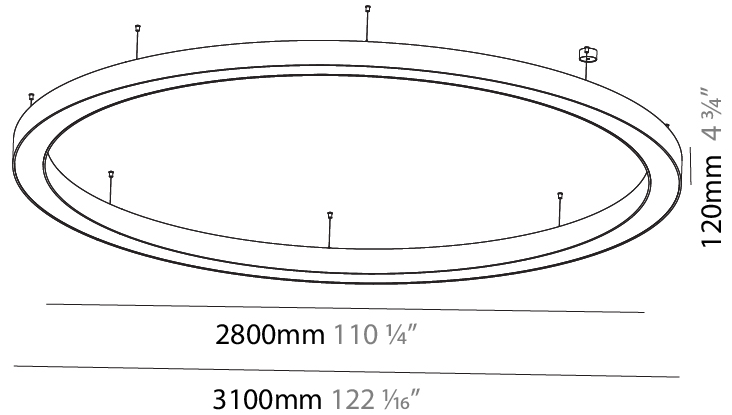

GENERAL

Series: Glorious
Subseries: Glorious
Brand: Prolight
Division: Architectural
Mounting Type: Suspension
Mounting Location: Ceiling
Subcategory: Ambient

PHYSICAL

Shape: Round
Diameter (mm): 3100
Diameter (in): 122 1/16
Depth (mm): 120
Depth (in): 4 3/4
Max. Overall Height (mm): 2120
Max. Overall Height (in): 83 7/16
Light Distribution: Direct / Indirect
Weight (kg): 40.905
Weight (lbs): 90.18
Diffuser: PMMA - Opalor Micro-Prism
Fixture Finish: SSR / BKV / CWI / CRY / HAB / LAG / UFT / ITA / RUA / RUR / MIC / FTG / MYG / TWT / LOD / PUS / FRO / FUP / KIA / POP / BLS / SPG / MEY / GOH / GUM / CHC / COM / ABZ / JAG / OBR / MOS / ROR
Fixture Material: Aluminum

ELECTRICAL

Lamp Type: LED (Zhaga Standard)
Input Wattage (W): 240
Total Output Wattage (W): 192 / 153.6 (3500K)
Dimming: Non-Dimming / Phase Dimming (120Vac only) / 0-10V Dimming
Driver Included: Yes
Driver Location: Integrated
Driver Type: Constant Current - 120 / 277Vac
Driver Class: Class 2
Input Voltage (V): 120 - 277
Constant Current (MA): 350 / 800 (3500K)

LED

Color Temperature (°K): 3000 / 3500 / 4000
Max. Delivered Lumen (lm): 14770 / 15288 / 15600 Direct / 10220 / 10584 / 10800 Indirect
CRI: >80 CRI
Efficiency (%): 70
Lamp Life (hrs): 50000

OPTICAL

RATINGS AND CERTIFICATIONS

Certified By: Certified for North American Standards
IP rating: IP20

PROJECT
TYPE
SPECIFIER
QUANTITY
DATE