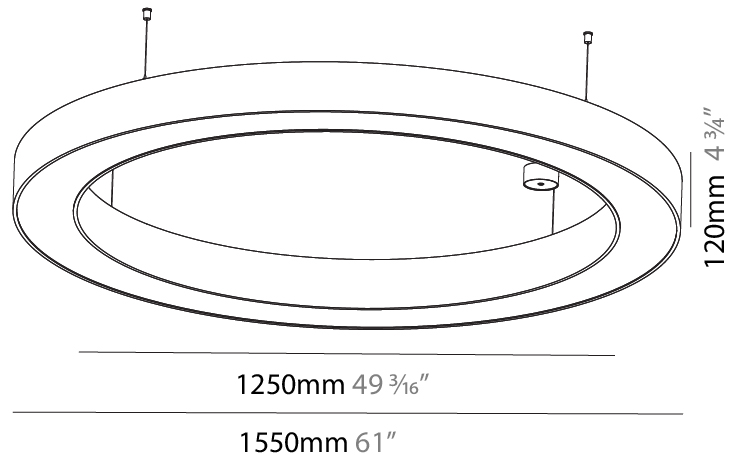

GENERAL

Series: Glorious
Subseries: Glorious
Brand: Prolight
Division: Architectural
Mounting Type: Suspension
Mounting Location: Ceiling
Subcategory: Ambient

PHYSICAL

Shape: Round
Diameter (mm): 1550
Diameter (in): 61
Height (mm): 120
Height (in): 4 3/4
Max. Overall Height (mm): 2120
Max. Overall Height (in): 83 7/16
Light Distribution: Direct / Indirect
Weight (kg): 16.737
Weight (lbs): 36.90
Diffuser: PMMA - Opal or Micro-Prism
Fixture Finish: SSR / BKV / CWI / CRY / HAB / LAG / UFT / ITA / RUA / RUR / MIC / FTG / MYG / TWT / LOD / PUS / FRO / FUP / KIA / POP / BLS / SPG / MEY / GOH / GUM / CHC / COM / ABZ / JAG / OBR / MOS / ROR
Fixture Material: Aluminum

ELECTRICAL

Lamp Type: LED (Zhaga Standard)
Input Wattage (W): 110
Total Output Wattage (W): 88 / 70.4 (3500K)
Dimming: Non-Dimming / Phase Dimming (120Vac only) / 0-10V Dimming
Driver Included: Yes
Driver Location: Integrated
Driver Type: Constant Current - 120 / 277Vac
Driver Class: Class 2
Input Voltage (V): 120 - 277
Constant Current (MA): 350 / 700/800 (3500K)

LED

Color Temperature (°K): 3000 / 3500 / 4000
Max. Delivered Lumen (lm): 6920 / 7164 / 7310 Direct / 4530 / 4938 / 4790 Indirect
CRI: >80 CRI
Efficiency (%): 68
Lamp Life (hrs): 50000

OPTICAL

RATINGS AND CERTIFICATIONS

Certified By: Certified for North American Standards
IP rating: IP20