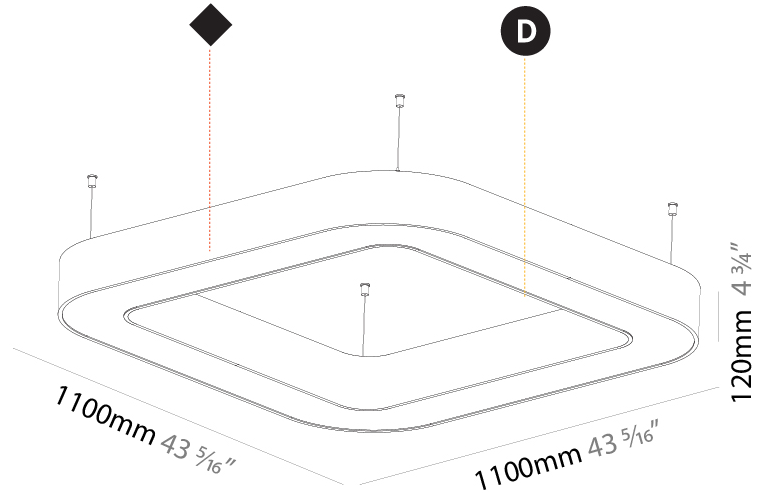

GENERAL

Series: Glorious
Subseries: Glorious Quantum
Brand: Prolicht
Division: Architectural
Mounting Type: Suspension
Mounting Location: Ceiling
Subcategory: Ambient

PHYSICAL

Shape: Square
Length (mm): 1100
Length (in): 43 ⁵/₁₆
Width (mm): 1100
Width (in): 43 ⁵/₁₆
Height (mm): 120
Height (in): 4 ³/₄
Max. Overall Height (mm): 2120
Max. Overall Height (in): 83 ⁷/₁₆
Light Distribution: Direct / Indirect
Weight (kg): 13.639
Weight (lbs): 30
Diffuser: PMMA - Opal or Micro-Prism
Fixture Finish: SSR / BKV / CWI / CRY / HAB / LAG / UFT / ITA / RUA / RUR / MIC / FTG / MYG / TWT / LOD / PUS / FRO / FUP / KIA / POP / BLS / SPG / MEY / GOH / GUM / CHC / COM / ABZ / JAG / OBR / MOS / ROR
Fixture Material: Aluminum

ELECTRICAL

Lamp Type: LED (Zhaga Standard)
Input Wattage (W): 100
Total Output Wattage (W): 80 / 64 (3500K)
Dimming: Non-Dimming / Phase Dimming (120Vac only) / 0-10V Dimming
Driver Included: Yes
Driver Location: Integrated
Driver Type: Constant Current - 120 / 277Vac
Driver Class: Class 2
Input Voltage (V): 120 - 277
Constant Current (MA): 350 / 1200/800 (3500K)

LED

Color Temperature (°K): 3000 / 3500 / 4000
Max. Delivered Lumen (lm): 5540 / 5733 / 5850 Direct / 4870 / 5047 / 5150 Indirect
CRI: >80 CRI
Efficiency (%): 70.9
Lamp Life (hrs): 50000

OPTICAL

RATINGS AND CERTIFICATIONS

Certified By: Certified for North American Standards
IP rating: IP20